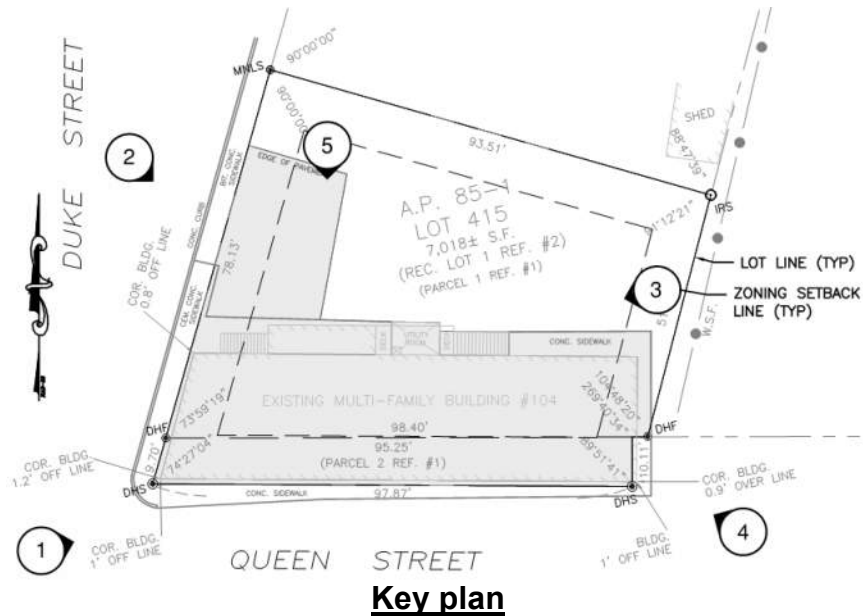

**104 Duke Street East Greenwich RI  
Existing exterior photos taken January 11, 2020**

**Photo #1 – South & West elevation  
View from the intersection of Duke Street & Queen Street**

**Photo #2 – North & West elevation - View from Duke street**

**Photo #3 – North elevation – view from back of parcel**

**Photo #4 – South & East elevation - View from Queen Street**

**Photo #5 – Partial North Elevation**